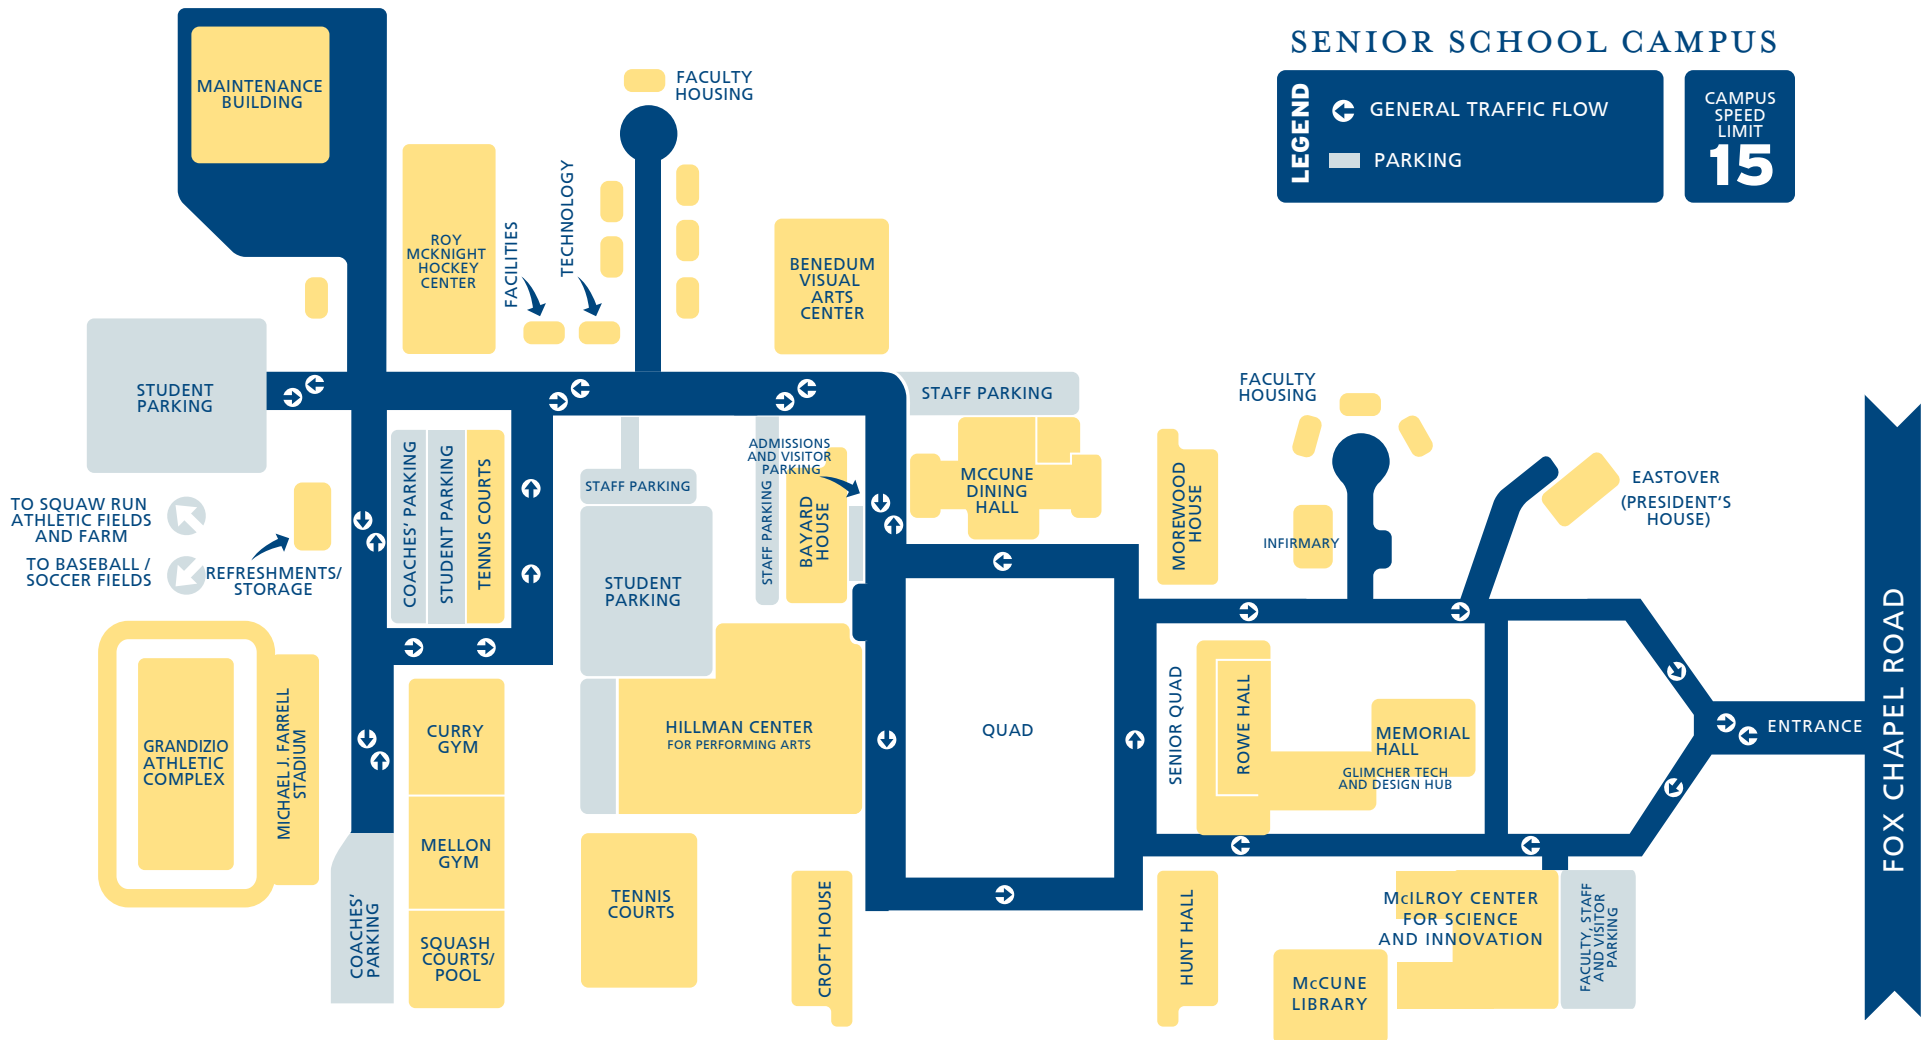

SENIOR SCHOOL CAMPUS

LEGEND

- ↻ GENERAL TRAFFIC FLOW
- ▭ PARKING

CAMPUS SPEED LIMIT
15

SHADY SIDE
ACADEMY

423 Fox Chapel Road • Pittsburgh, PA 15238
Phone: 412-968-3000 • www.shadysideacademy.org