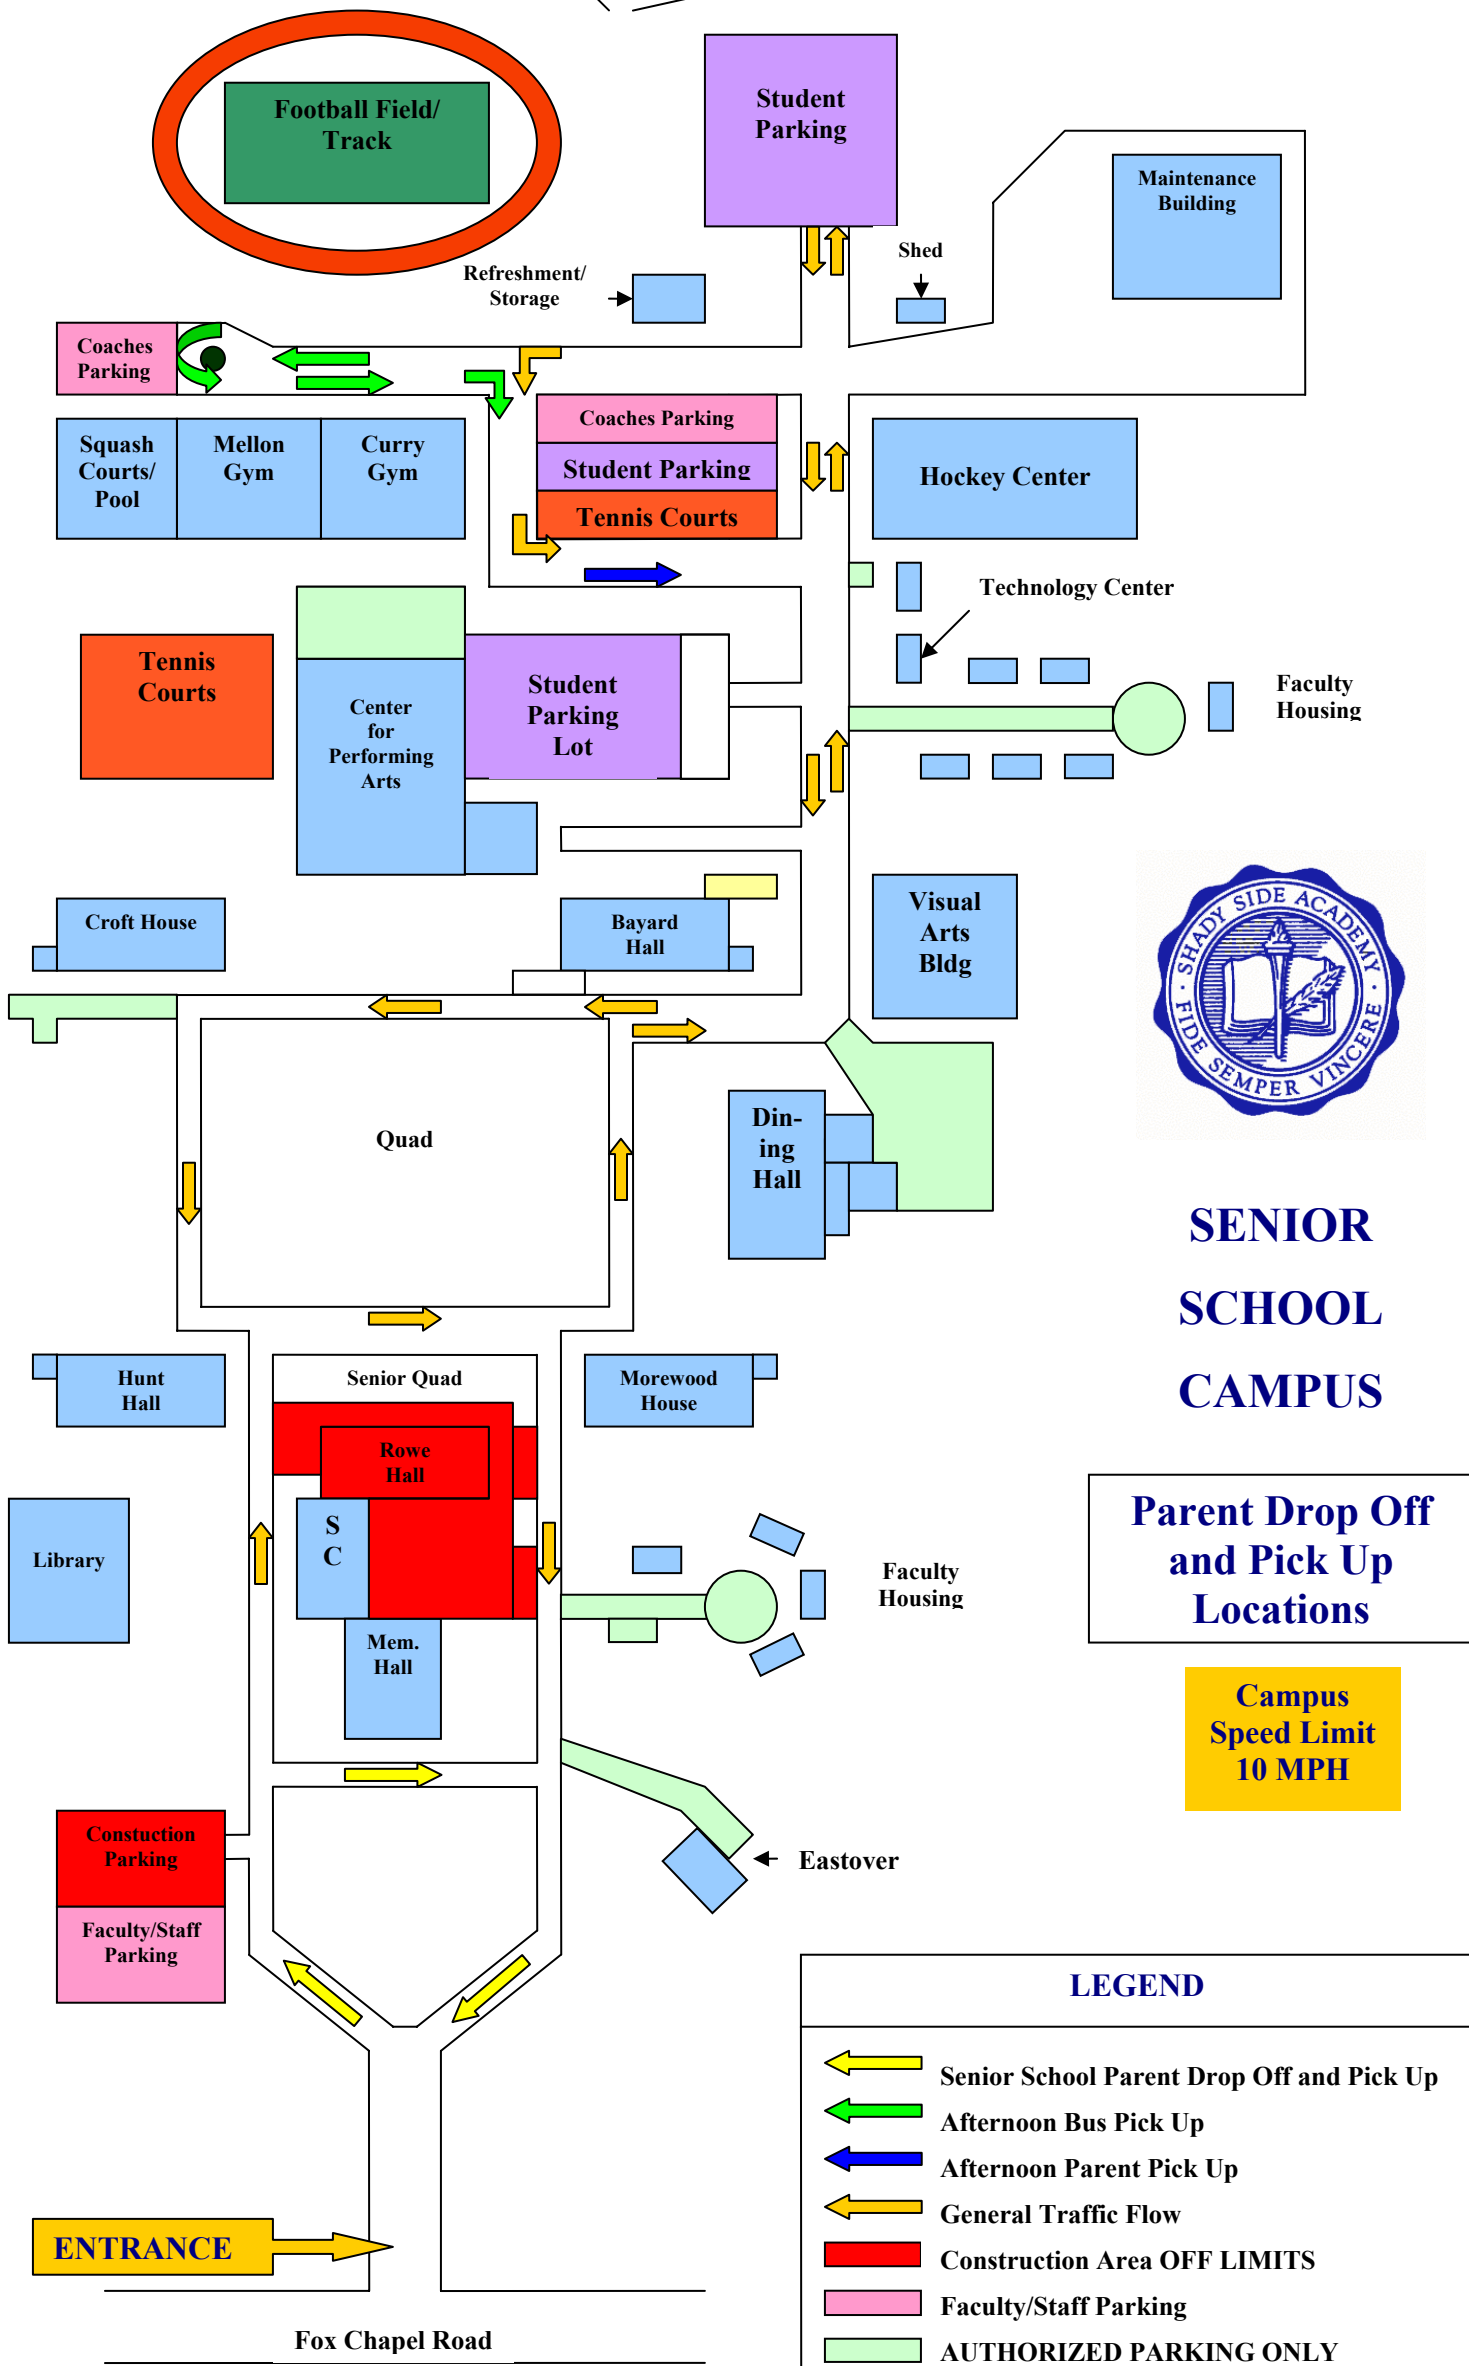

To Baseball and Soccer Fields To Far Fields

SENIOR SCHOOL CAMPUS

Parent Drop Off and Pick Up Locations

Campus Speed Limit 10 MPH

LEGEND	
	Senior School Parent Drop Off and Pick Up
	Afternoon Bus Pick Up
	Afternoon Parent Pick Up
	General Traffic Flow
	Construction Area OFF LIMITS
	Faculty/Staff Parking
	AUTHORIZED PARKING ONLY